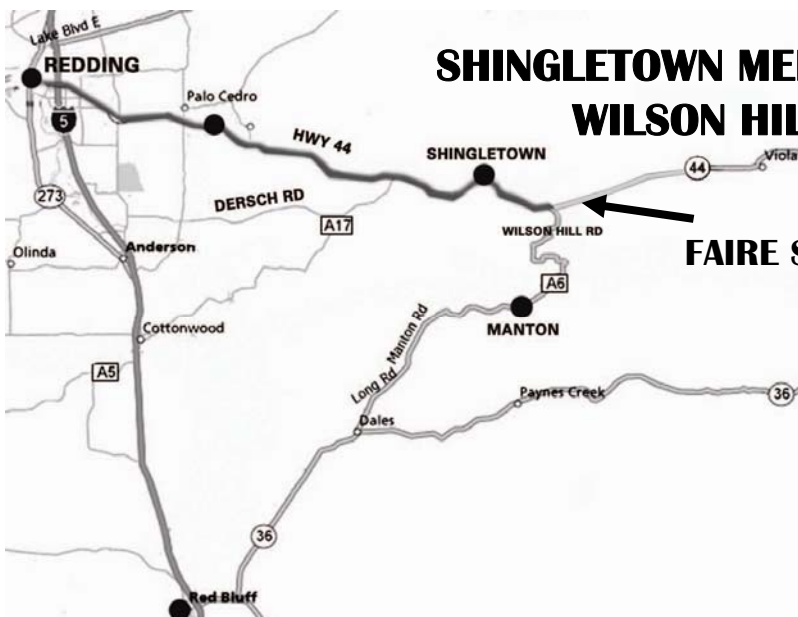

MOUNTAIN ART, ANTIQUE & HEALTH FAIRE

Hosted by the Shingletown Medical Center

Saturday, June 26, 2010

10:00 AM to 4:00 PM

ART & ANTIQUE VENDORS

STREET FAIRE VENUE

RAFFLE ITEMS ALL DAY HEALTH VENDORS AND SCREENINGS

LIVE MUSIC FROM LOCAL BANDS

TONS OF KIDS GAMES

PIZZA & SALAD
TRI-TIP & HOT DOGS
TACOS & BURRITOS
KETTLE KORN
FRUIT ON A STICK

PALOMINO'S PASSIONS DESSERTS
LOTS OF FUN FOOD!!!

FAIRE SITE

**SHINGLETOWN MEDICAL CENTER/TOTEM POLE PARK
WILSON HILL & ALPINE MEADOWS ROAD**